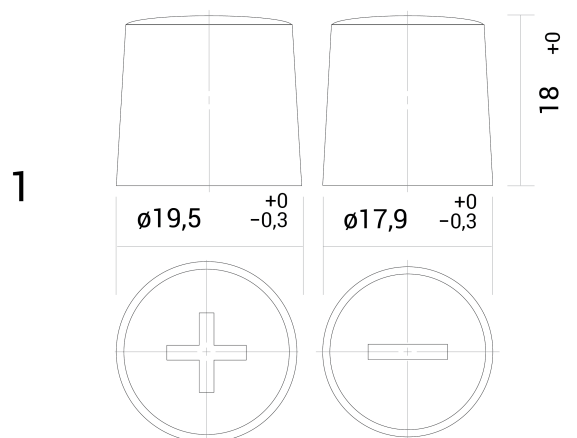

TECHNICAL DATASHEET

TAB MAGIC TRUCK TM14